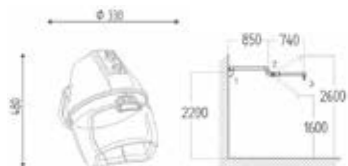

DIMENSIONI
DIMENSIONS