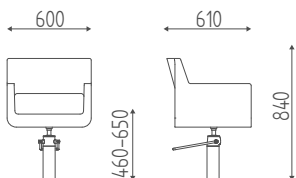

DIMENSIONI
DIMENSIONS