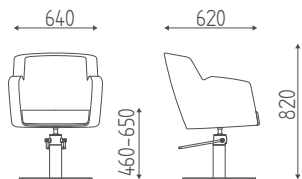

DIMENSIONI
DIMENSIONS