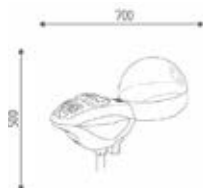

# STEAM

Cod. K365.22

Cod. BP22

DIMENSIONI  
DIMENSIONS

COLORI  
COLORS

BIANCO LUCIDO  
GLOSSY WHITE

NERO LUCIDO  
GLOSSY BLACK

ARGENTO  
SILVER