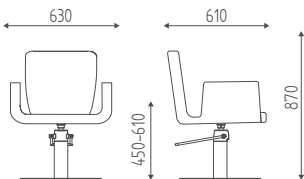

DIMENSIONI
DIMENSIONS