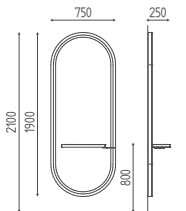

DIMENSIONI
DIMENSIONS