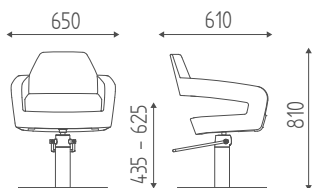

DIMENSIONI
DIMENSIONS