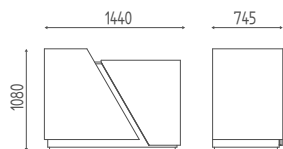

DIMENSIONI
DIMENSIONS

OPZIONI
OPTIONS

FIN. LEGNI
WOOD FINISH