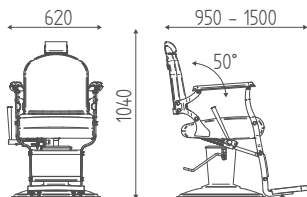

# BERNMANN SMART

Cod. K456

DIMENSIONI  
DIMENSIONS

CARATTERISCHE  
FEATURES

BASE DISCO MODELLO SMART  
SMART MODEL DISC BASE

POGGIATESTA REGOLABILE  
ADJUSTABLE HEADREST

SCHIENALE RECLINABILE  
ADJUSTABLE BACKREST