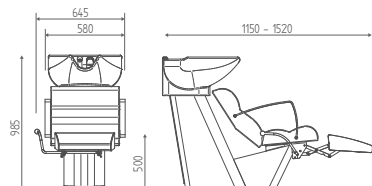

# OASI CLUB UP RELAX

Cod. K5115P

DIMENSIONI  
DIMENSIONS

VERSIONI  
MODELS

LAVELLO  
BASIN

ALZAGAMBE MANUALE  
MANUAL LEGREST

Cod. K5115P

H