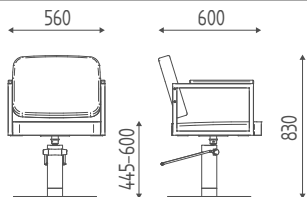

# KISS PLUS

Cod. K46 + BRACC

DIMENSIONI  
DIMENSIONS

VERSIONI  
MODELS

BASE QUADRATA  
SQUARE BASE

Cod. K46

ACCESSORI  
ACCESSORIES

BRACCIOLI RIVESTITI  
UPHOLSTERED ARMRESTS