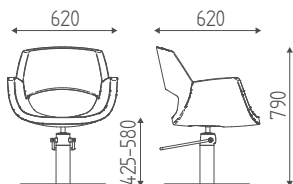

# PINCH

Cod. K24.17L

DIMENSIONI  
DIMENSIONS

VERSIONI  
MODELS

BASE STELLA  
STAR BASE

Cod. K24.8R

BASE DISCO  
DISC BASE

Cod. K24.17L