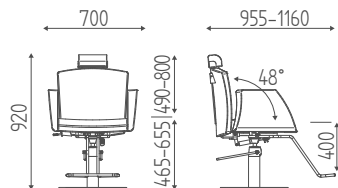

BASE STELLA
STAR BASE

Cod. K22R.7R

BASE DISCO
DISC BASE

Cod. K22R.19L

BASE QUADRATA
SQUARE BASE

Cod. K22R.56

FIN. METALLI
METAL FINISH

FIN

FIN. SATINATA
MATT FINISHING

SAT

POGGIAPIEDI
FOOTREST

ART. K970