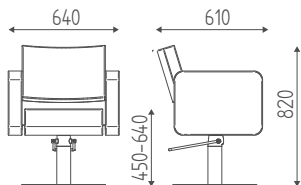

# SCOOP

Cod. K25.56

DIMENSIONI  
DIMENSIONS

VERSIONI  
MODELS

BASE STELLA  
STAR BASE

Cod. K25.7R

BASE DISCO  
DISC BASE

Cod. K25.19L