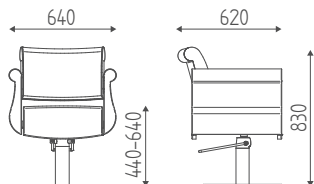

DIMENSIONI
DIMENSIONS