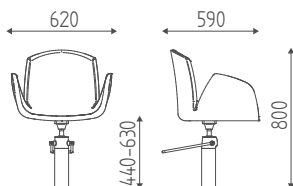

DIMENSIONI
DIMENSIONS