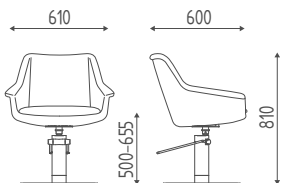

VERSIONI
MODELS

BASE STELLA
STAR BASE

Cod. K48.8R

BASE DISCO
DISC BASE

Cod. K48.17L

BASE QUADRATA
SQUARE BASE

Cod. K48.57

ACCESSORI
ACCESSORIES

CUSCINO
CUSHION

Cod. K992

OPZIONI BASE DISCO
DISC BASE OPTIONS

FIN. METALLI
METAL FINISH

FIN. SATINATA
MATT. FINISHING