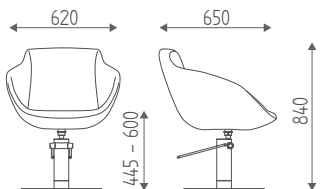

DIMENSIONI
DIMENSIONS