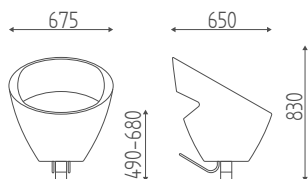

DIMENSIONI
DIMENSIONS