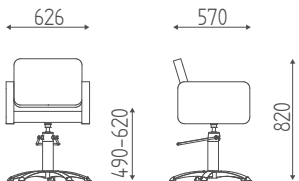

# FLEX

Cod. Z110.17L

DIMENSIONI  
DIMENSIONS

VERSIONI  
MODELS

BASE STELLA  
STAR BASE

Cod. Z110.8R

BASE DISCO  
DISC BASE

Cod. Z110.17L