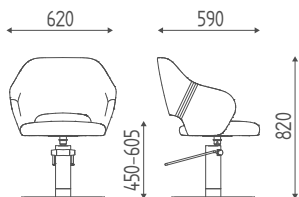

# MIA UP

Cod. K44.17L

DIMENSIONI  
DIMENSIONS

VERSIONI  
MODELS

BASE STELLA  
STAR BASE

Cod. K44.8R

BASE DISCO  
DISC BASE

Cod. K44.17L