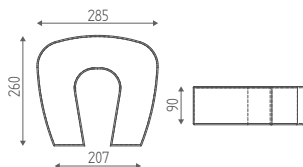

Cod. K664

Carrello in legno con ruote e struttura di contenimento per lettino ZEN.
Wooden trolley on wheels with containment structure, for ZEN bed.