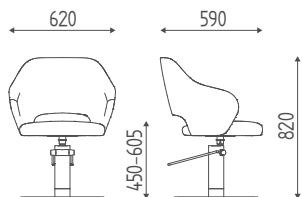

DIMENSIONI
DIMENSIONS