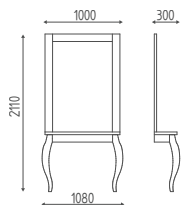

# MIU'

Cod. K703B

DIMENSIONI  
DIMENSIONS

POGGIAPIEDI  
FOOTREST

DOLITTLE

Cod. K626

DOLITTLE  
BLACK

Cod. K626N