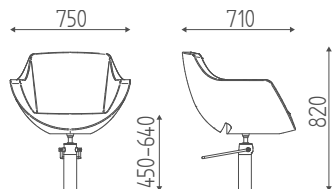

DIMENSIONI
DIMENSIONS