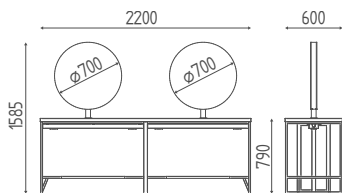

DIMENSIONI
DIMENSIONS