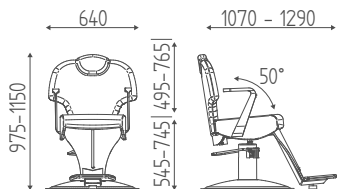

DIMENSIONI
DIMENSIONS